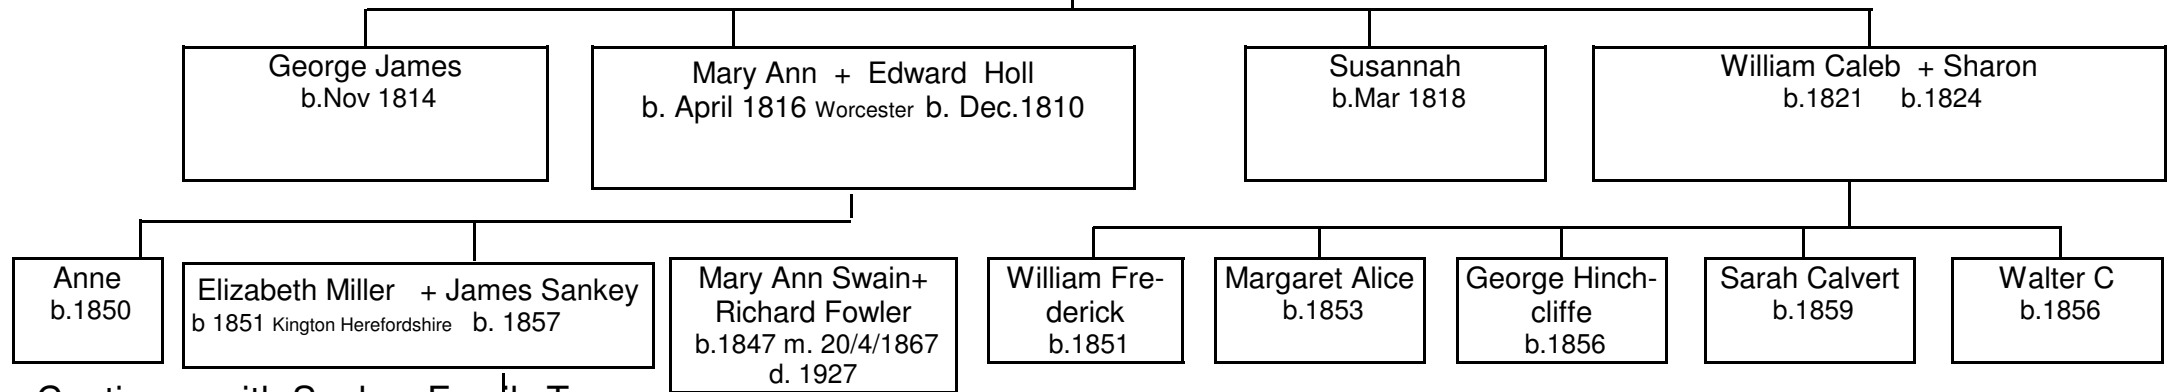

# Miller of Worcester Family Tree

**George + Margaret Jackson**  
 b. 178- b.1 d.  
 m. 24/7/1808

## Continues with Sankey Family Tree